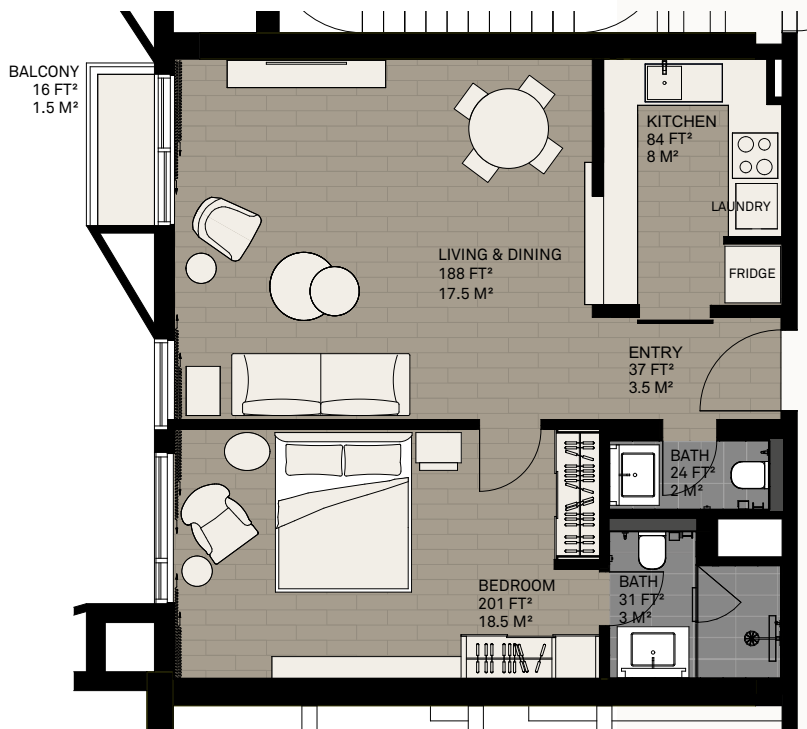

# ONE BEDROOM

FLOOR 1 - 12 | UNIT 01

Suite area	782.5 ft <sup>2</sup>		72.5 m <sup>2</sup>
Balcony area	16.0 ft <sup>2</sup>		1.5 m <sup>2</sup>
<b>Total area</b>	<b>798.5 ft<sup>2</sup></b>		<b>74.0 m<sup>2</sup></b>

Slight alterations to the floor plans are possible due to varying technical installations and changes in the front appearance on every level.

Scale 1:100 (1cm = 1m)