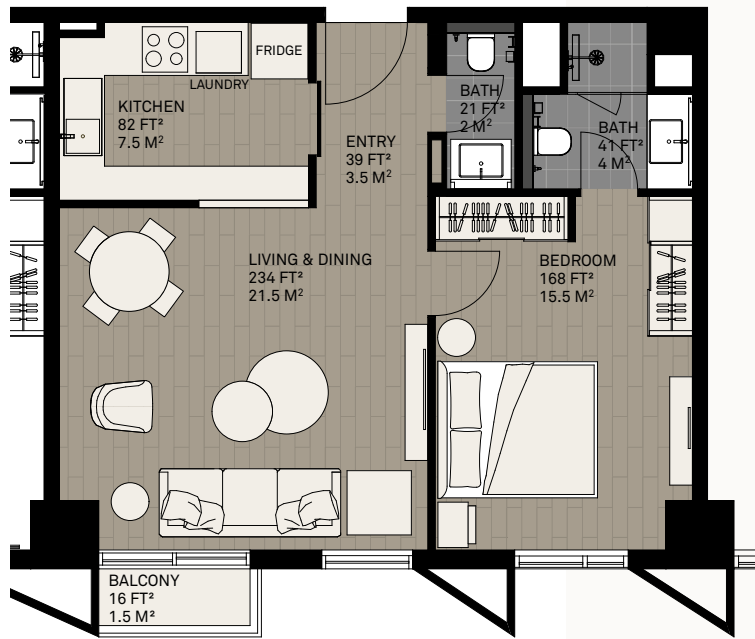

PRIVÀ LIVING

ONE BEDROOM

FLOOR 1 - 12 | UNITS 07 / 08

Suite area	680.0 ft ²		63.0 m ²
Balcony area	16.0 ft ²		1.5 m ²
Total area	696.0 ft²		64.5 m²

Slight alterations to the floor plans are possible due to varying technical installations and changes in the front appearance on every level.

Scale 1:100 (1cm = 1m)